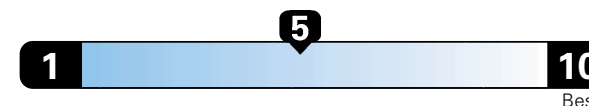

Fuel Economy and Environment

Gasoline Vehicle

Fuel Economy These estimates reflect new EPA methods beginning with 2017 models.

24 MPG
combined city/hwy

22 city 28 highway

Small SUV 4WD range from 16 to 120 MPGe. The best vehicle rates 136 MPGe.

4.2 gallons per 100 miles

You spend
$2,750
in fuel costs
over 5 years
compared to the
average new vehicle.

Annual fuel cost
$2,050

Fuel Economy & Greenhouse Gas Rating (tailpipe only)