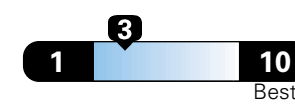

Smog Rating (tailpipe only)

This vehicle emits 364 grams CO2 per mile. The best emits 0 grams per mile (tailpipe only). Producing and distributing fuel also creates emissions; learn more at fuelconomy.gov.

Actual results will vary for many reasons, including driving conditions and how you drive and maintain your vehicle. The average new vehicle gets 27 MPG and cost $7,500 to fuel over 5 years. Cost estimates are based on 15,000 miles per year at $3.25 per gallon. MPGe is miles per gasoline gallon equivalent. Vehicle emissions are a significant cause of climate change and smog.

fuelconomy.gov

Calculate personalized estimates and compare vehicles

Smartphone QR Code